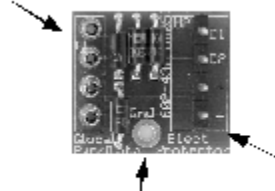

**Global Electronics, Ltd.**  
Surge Protector

3670 E Chipman Rd., Phoenix, AZ 85040  
602-437-8005  
602-437-8009  
www.global-electronics.com

Slide this end over the 4 pins on the Keypad.

Connect the Ring Terminal to the 8-32 stud on the keypad back mounted to the goose neck.

Place the black connector on